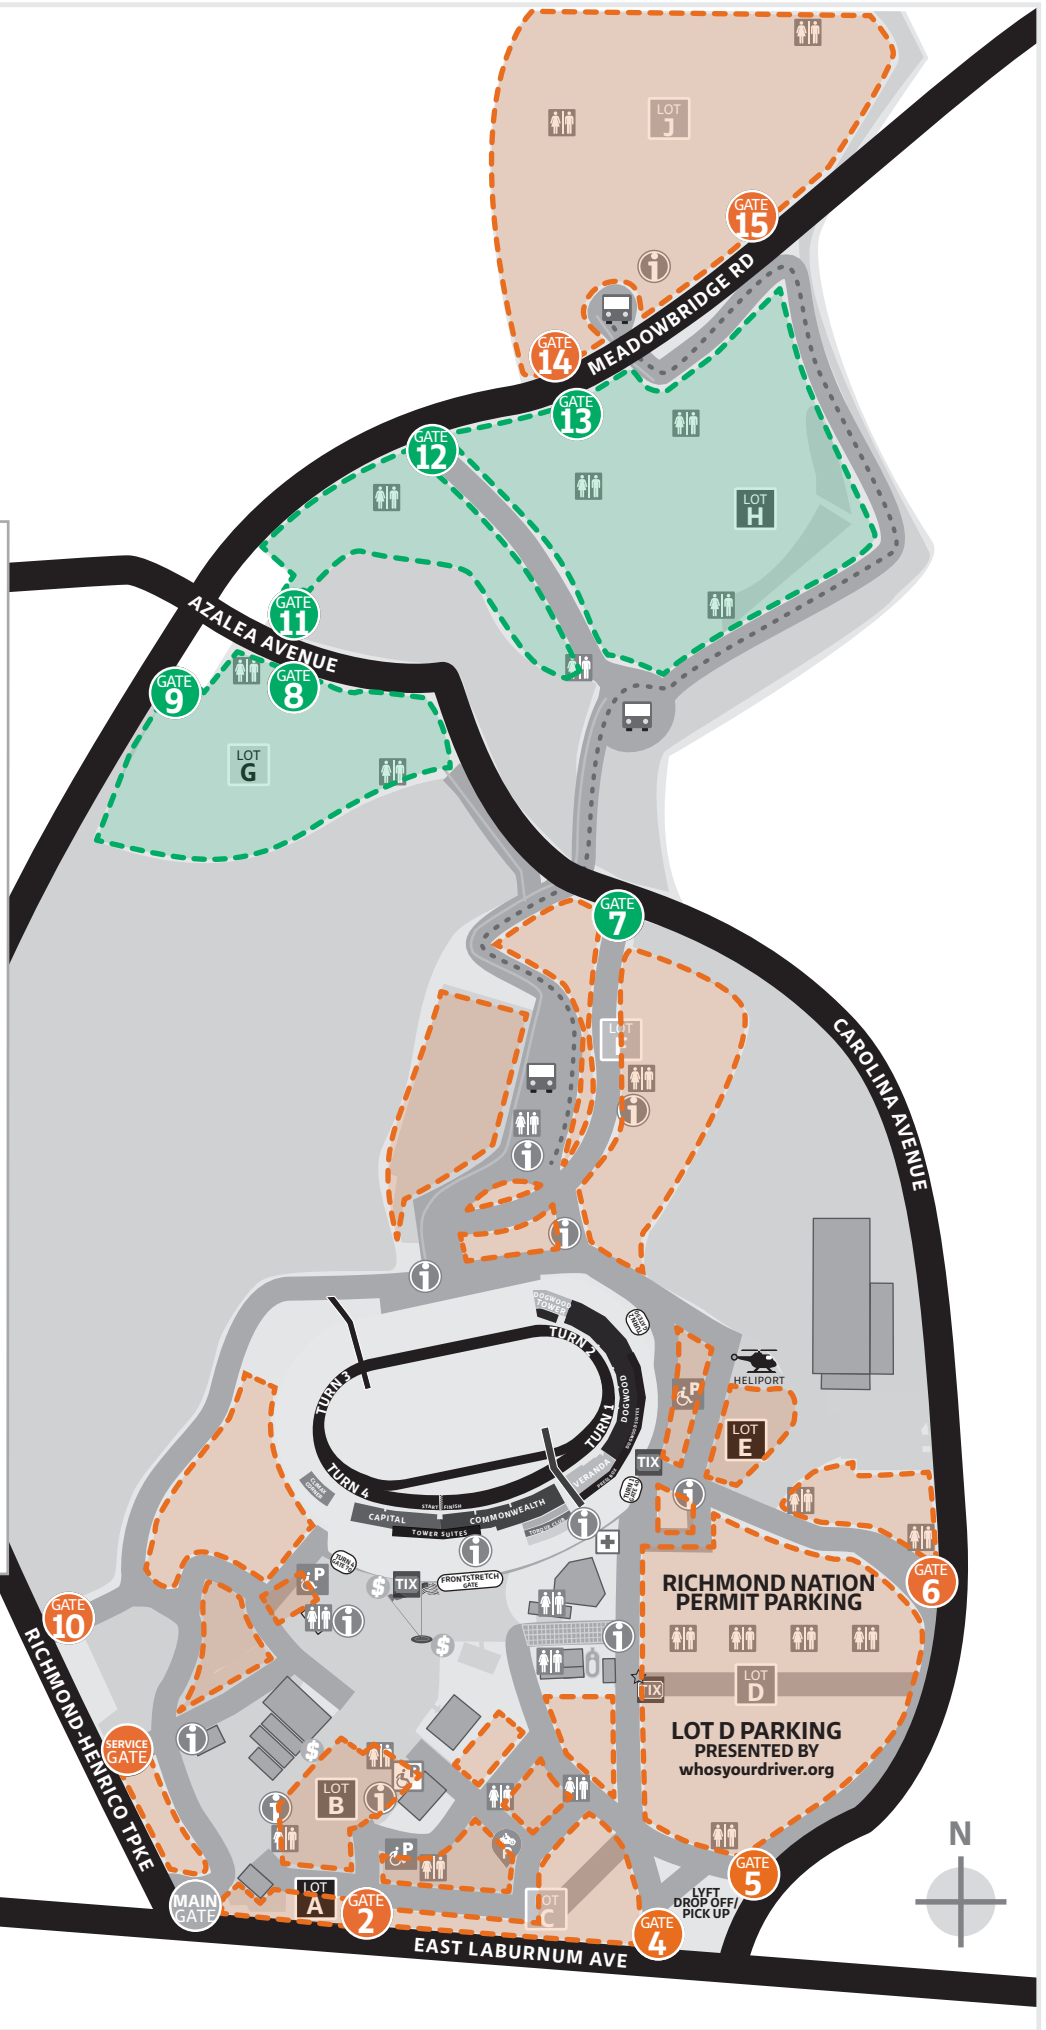

600 E. Laburnum Avenue  
 Richmond, VA 23222  
 866-455-RACE  
 RichmondRaceway.com

**GATE #** **PERMIT PARKING**

**GATE #** **GENERAL VEHICLE PARKING (FREE)**

- Tickets & Will Call
- Public Restroom
- Family Restroom
- First Aid / Care Center
- Tram Loading Area
- Tram Route
- ATM Machine
- Handicap Parking
- Overflow Handicap Parking
- Guest Services
- Pedestrian Walkway
- Flag Pole
- Charter Bus Parking
- Motorcycle Parking

**RICHMOND NATION PERMIT PARKING**

**LOT D PARKING**  
 PRESENTED BY  
 whosyourdriver.org